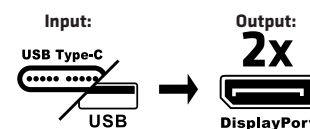

w e connect
Copyright © 2024, Club 3D B.V. www.club-3d.com