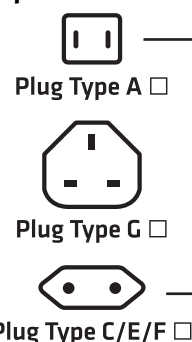

Input:

Output:

Disclaimer:
While we endeavor to provide the most accurate, up-to-date information available, the content on this document may be out of date or include omissions, inaccuracies or other errors. Therefore Club 3D does not accept any rights claimed on the content of this document. Please refer to a full overview of our Legacy Terms and Conditions on www.club-3d.com. All other brand names are trademarks or registered trademarks and are the property of their respective owners. All content is subject to change without prior notice.